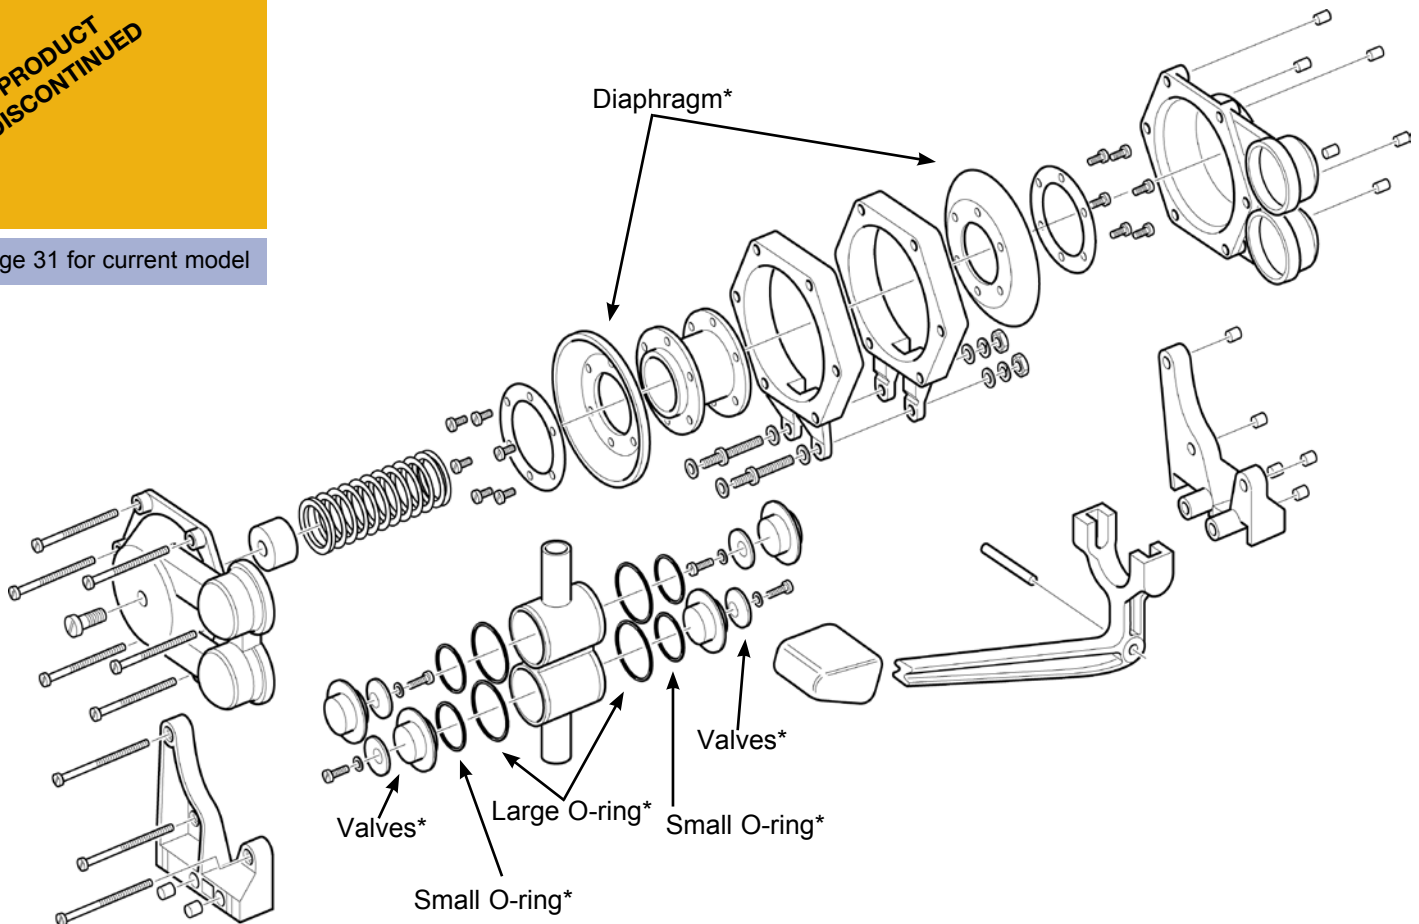

Manual Galley Pump - Foot Operated

Gusher® Galley Mk 2 Pump

Gusher® Galley Mk 2 - discontinued in 1984

Note* Contained in Service Kit AK0502

PRODUCT
DISCONTINUED

See page 31 for current model

Pump replaced in 1984 by Gusher® Galley Mk 3 (see page 32). Mk 1 stock is not available

Service Kits

AK0502 Service Kit with Complete Set of Serviceable Parts for Whale Gusher® Galley Mk 2

Qty	Containing
4	Small O-ring
4	Valve
4	Large O-ring
2	Diaphragm

Note: This product is now out of production and has been replaced by Whale Gusher® Galley Mk 3 Pump. (See Page 32). No other service kits are available for this pump.